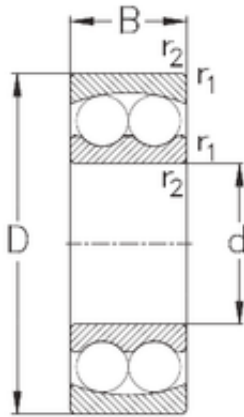

Xili Bearing Co., Ltd

35 mm x 80 mm x 21 mm NKE 1307 self aligning ball bearings

Bearing No. 1307

Size	35x80x21 mm
Bore Diameter	35 mm
Outer Diameter	80 mm
Width	21 mm
d	35 mm
D	80 mm
B	21 mm
C	21 mm
r1 min.	1,5 mm
r2 min.	1,5 mm
Weight	0,54 Kg
Basic dynamic load rating (C)	26,2 kN
Basic static load rating (C0)	8,5 kN

1307 Bearing 2D drawings and 3D CAD models