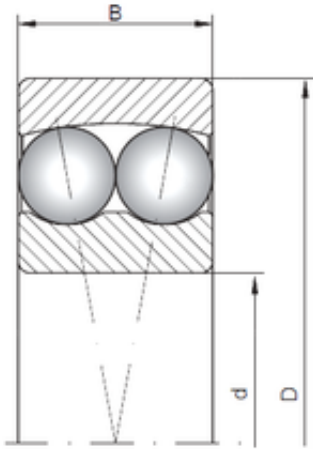

Xili Bearing Co., Ltd

120 mm x 215 mm x 42 mm ISO 1224 self aligning ball bearings

Bearing No. 1224

Size	120x215x42 mm
Bore Diameter	120 mm
Outer Diameter	215 mm
Width	42 mm
d	120 mm
D	215 mm
B	42 mm
C	42 mm

1224 Bearing 2D drawings and 3D CAD models