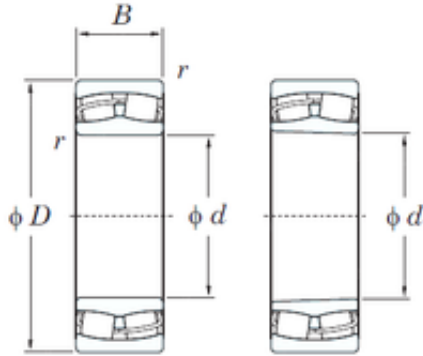

### 65 mm x 140 mm x 48 mm KOYO 22313RHR spherical roller bearings

Bearing No. 22313RHR

Size	65x140x48 mm
Bore Diameter	65 mm
Outer Diameter	140 mm
Width	48 mm
d	65 mm
D	140 mm
B	48 mm
C	48 mm
r min.	2,1 mm
da min.	77 mm
Da max.	128 mm
ra max.	2 mm
Weight	3,66 Kg
Basic dynamic load rating (C)	305 kN
Basic static load rating (C0)	360 kN
(Grease) Lubrication Speed	2600 r/min
(Oil) Lubrication Speed	3400 r/min
Calculation factor (e)	0,34
Calculation factor (Y0)	1,93
Calculation factor (Y1)	1,98