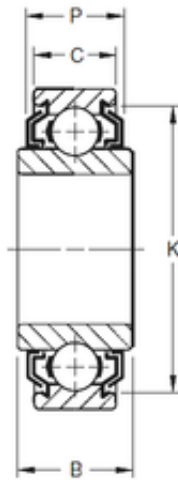

## Xili Bearing Co., Ltd

13 mm x 32 mm x 15,4 mm Timken 201KLL3  
deep groove ball bearings

Bearing No. 201KLL3

Size	13x32x15.4 mm
Bore Diameter	13 mm
Outer Diameter	32 mm
Width	15,4 mm
d	13 mm
D	32 mm
B	15,4 mm
C	10,01 mm
P	14,4 mm
K	27 mm
Weight	0,041 Kg
Basic dynamic load rating (C)	7,5 kN

201KLL3 Bearing 2D drawings and 3D CAD models