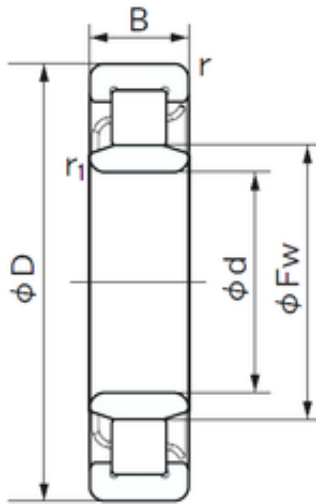

Xili Bearing Co., Ltd

75 mm x 160 mm x 55 mm NACHI NU 2315 E cylindrical roller bearings

Bearing No. NU 2315 E

Size	75x160x55 mm
Bore Diameter	75 mm
Outer Diameter	160 mm
Width	55 mm
d	75 mm
Fw	95 mm
D	160 mm
B	55 mm
r min.	2.1 mm
r1 min.	2.1 mm
Weight	5.30 Kg
Basic dynamic load rating (C)	330 kN
Basic static load rating (C0)	395 kN
(Grease) Lubrication Speed	3400 r/min

NU 2315 E Bearing 2D drawings and 3D CAD models