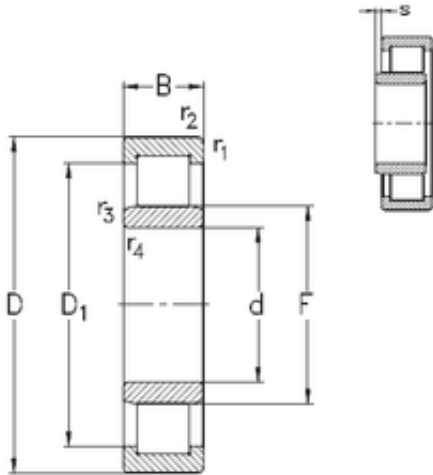

Xili Bearing Co., Ltd

100 mm x 215 mm x 47 mm NKE NU320-E-TVP3 cylindrical roller bearings

Bearing No. NU320-E-TVP3

Size	100x215x47 mm
Bore Diameter	100 mm
Outer Diameter	215 mm
Width	47 mm
d	100 mm
F	127,5 mm
D	215 mm
B	47 mm
C	47 mm
r1 min.	3 mm
r2 min.	3 mm
r3 min.	3 mm
r4 min.	3 mm
S	1,2 mm
Weight	7,7 Kg
Basic dynamic load rating (C)	430 kN
Basic static load rating (C0)	435 kN

NU320-E-TVP3 Bearing 2D drawings and 3D CAD models