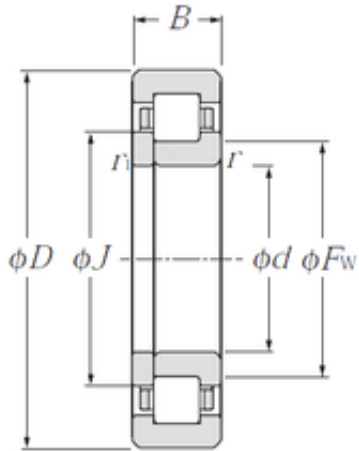

Xili Bearing Co., Ltd

30 mm x 72 mm x 27 mm CYSD NUP2306E cylindrical roller bearings

Bearing No. NUP2306E

Size	30x72x27 mm
Bore Diameter	30 mm
Outer Diameter	72 mm
Width	27 mm
d	30 mm
Fw	40,5 mm
D	72 mm
B	27 mm
C	27 mm
Weight	0,538 Kg
Basic dynamic load rating (C)	75,5 kN
Basic static load rating (C0)	70 kN
(Grease) Lubrication Speed	8000 r/min

NUP2306E Bearing 2D drawings and 3D CAD models