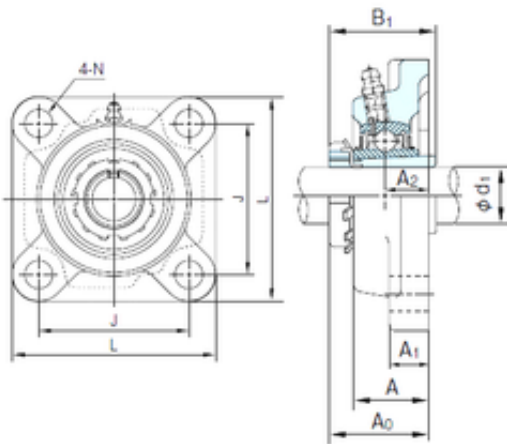

NACHI UKF209+H2309 bearing units

Bearing No. UKF209+H2309

Bore Diameter	40 mm
d	40 mm
A0	48 mm
A	38 mm
A1	18 mm
B1	50 mm
J	105 mm
L	137 mm
N	16 mm
Bolt (G)	M14
A2	22 mm

UKF209+H2309 Bearing 2D drawings and 3D CAD models