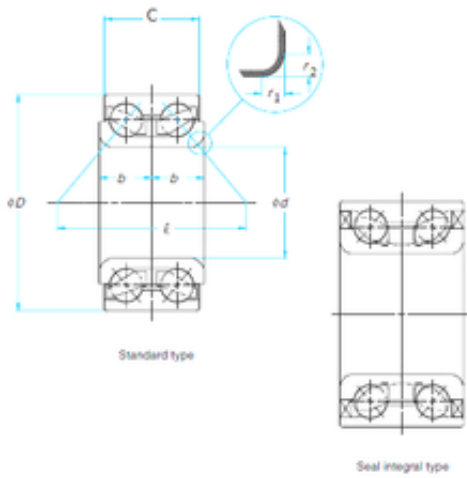

# Xili Bearing Co., Ltd

42 mm x 75 mm x 37 mm FAG FW9106 angular contact ball bearings

Bearing No. FW9106

Size	42x75x37 mm
Bore Diameter	42 mm
Outer Diameter	75 mm
Width	37 mm
d	42 mm
D	75 mm
B	37 mm
C	37 mm

FW9106 Bearing 2D drawings and 3D CAD models